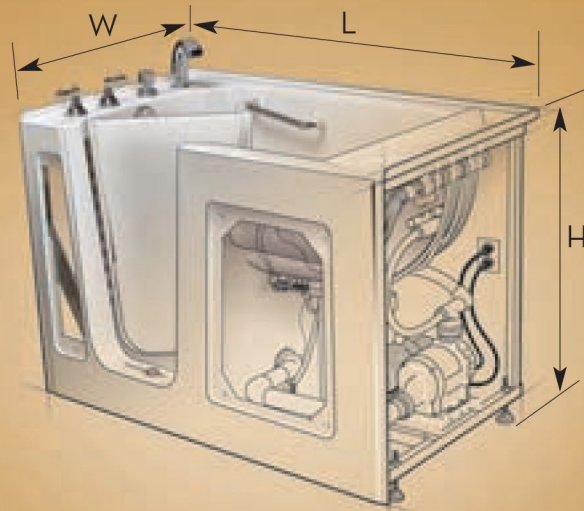

SPECIFICATIONS

Dimensions

Model Number	Exterior Width (back to front)	Interior Water Depth Max.	Exterior Height	Exterior Length
2653 Dignity Series	26"	27"	36"	53"
3052 Dignity Series	30"	31"	40"	52"
3053 Dignity Series	30"	27"	36"	53"
3153 Dignity Series	31"	27"	36"	53"
3153-D Dignity Series	31"	37"	46"	55"
3260 Builder Series	32"	27"	36"	60"
3260-D Builder Series	32"	37"	46"	60"

All 26", 30" and 31" walk in tubs are designed to fit into an existing tub space, with custom trim added to the length as needed to meet existing walls. The 32" models are 60" in length for use in new construction and major remodels.