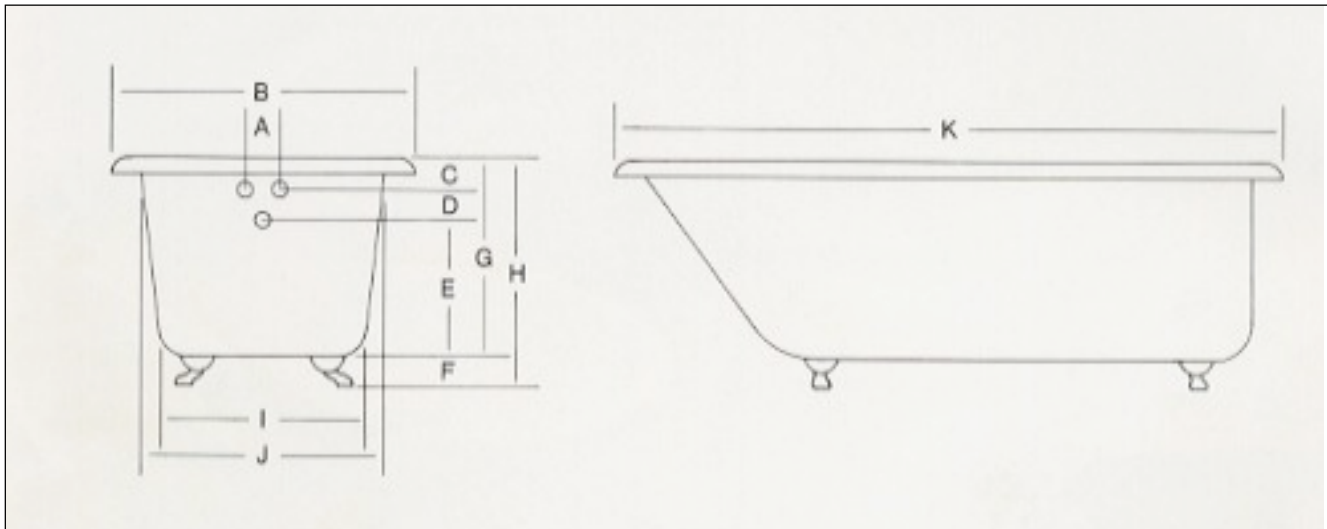

RESTORIA™ Antique Bathtubs

Dimensions	RESTORIA Regent	RESTORIA Monarch
A. Faucet spread	3 3/8" or 7" Rim	3 3/8" or 7" Rim
B. Outside width	30"	30"
C. Top to faucet	3"	3"
D. Faucet to overflow	3"	3"
E. Overflow to bottom	12"	12"
F. Bottom to floor	4 3/4"	4 3/4"
G. Depth	16 1/2"	16 1/2"
H. Top to floor	21 1/4"	21 1/4"
I. Base width	20"	20"
J. Interior width	23"	23"
K. Outside length	60"	66"
L. Weight	125 lbs.	135 lbs.

* Restoria may be purchased with or without pre-drilled faucet holes.

RESTORIA™ Special Features

- * Bathtubs are made from Acrylic and Fiberglass
- Bathtub comes with cast iron brass, chrome, brushed nickel, oil rubbed bronze, or painted feet.
- Bathtub has reinforced steel bottom.
- Bathtub has textured exterior, like original cast iron tubs.
- Bathtub has slip-resistant bottom.
- Bathtub feet are equipped with levelers that can be removed if not needed.