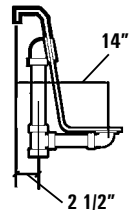

CAN BE USED IN AN UNDERMOUNT APPLICATION

Rough-In Plumbing Measurements

Note: Serenity tub only models feature a Pre-leveled ABS Support Base.

### GENERAL SPECIFICATIONS:

Tub Size	65 3/4" x 43 1/2" x 24 1/2"
	168 cm x 111 cm x 60 cm
Bathing Well	42" long
	28" wide
	21 1/2" interior depth
Shipping Weight	188 lbs. / 85 kg
Tub Weight Filled	1017 lbs. / 462 kg
Tub Only Weight	145 lbs. / 66 kg
Gallons to Overflow	109 gal. / 413 L