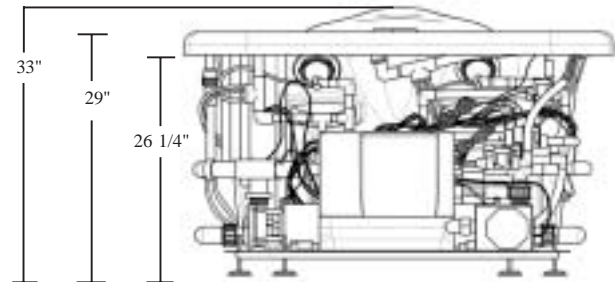

EQUIPMENT LEGEND

- Drain
- Pump / Blower Location
- Fan Jet
- Air Bath System
- Universal Remote Control
- Shiatsu-Pro Neck and Back Jets
- Neck Jet Pillow
- Pressure Plus Jet
- Rotary Massage Jet / Rotary Massage Elite Jet

Bottom of base to middle of overflow: 25 3/8"

SPECIFICATIONS:

General Specifications:

Tub Size	71 3/4" x 58 1/4" x 33"
	182 cm x 148 cm x 84 cm
Bathing Well	44" Long
	44 1/2" Wide
	25 1/4" Interior Depth
	20 1/2" Maximum Water Depth
Shipping Weight	740 lbs. / 336 kg
Tub Weight Filled	1870 lbs. / 848 kg
Gallons to Overflow	184 gal. / 697 L
Gallons to Operate	1 bather: 147 gal. / 556 L
	2 bathers: 128 gal. / 485 L

Electrical Specifications:

Electronic Control Package:
230V; 50 AMP w/ GFCI; 4-Wire w/ Dedicated Neutral

STANDARD EQUIPMENT:

- **24 Hydrotherapy Jets including:**
  - 12 Shiatsu-Pro Neck and Back Jets
  - 2 Recessed Fan Jets
  - 2 Rotary Massage Foot Jets
  - 2 Rotary Massage Elite Foot Jets
  - 2 Rotary Massage Knee Jets
  - 2 Pressure Plus Wrist Jets and 2 Pressure Plus Elbow Jets
- **Air Bath System:**
  - 1 HP Variable Speed Air Blower with 20-Minute Timer
  - Automatic Purge and Dry Cycle
  - 600 Watt Air Heating System
- **Aquatic Quality Features:**
  - Independent 2 HP, 3-Speed Run-Dry Pumps
  - Digital Electronic Control System
  - Shiatsu Electronic Control with Preprogrammed Jet Sequencer
  - Waterproof Universal Remote Control
  - 4 kw Inline Maintenance Heater
  - 2 Pulsating Neck Jet Pillows
  - Fast-Fill Waterfall Spout
  - Bi-level Foot Rest
  - Underwater Chromotherapy Fiber Optic Lighting
  - 2 Reclining Lounge Seats with Arm Rests
  - Adjusta-Level Base
  - "Quiet Pad" Anti-Vibration Pump Mounts
  - Heat-bent Rigid PVC Piping for Optimum Sanitary Conditions
  - Slip Resistant Floor
  - Durable, Easy to Clean, Lucite® Cast Acrylic Surface
  - Available in 8 Standard No-Charge Colors
- **UL & IAPMO Listed, Factory Tested**
- **Limited 15 Year Warranty**

OPTIONAL EQUIPMENT:

1. Available without Fast-Fill Waterfall Spout
     -- See Price List for Details
   - Jet Finish
     -- Chrome, Polished Brass, Gold, Polished Nickel or Satin Nickel
   - Lift & Turn Waste and Overflow
     -- Chrome, Polished Brass, Gold, Polished Nickel or Satin Nickel
   - Cable Drive Waste and Overflow
     -- Chrome, Polished Brass, Gold, Polished Nickel, Satin Nickel, or Color Matched (Bone, White, & Biscuit Only)
   - Hand Held Jet
   - Decorative Rim Kit -- Chrome or Polished Brass
   - Premium Colors
2. *All acrylic colors featured by Aquatic match the industry's leading fixture manufacturers.*

Fax-On-Demand Document # 1192

The manufacturer accepts a 1/4" variance. There are variations on each tub and specifications are subject to change as we improve upon our product as required. The dimensions needed for site preparation and structure building should be measured from the tub; Aquatic Industries, Inc. assumes no responsibility for preparatory work.