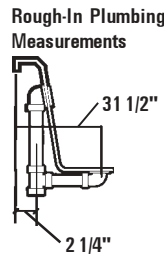

EQUIPMENT LEGEND

- Drain
- Pump / Blower Location
- Fan Jet
- Air Bath System
- Universal Remote Control
- Shiatsu-Pro Neck and Back Jets
- Neck Jet Pillow
- Pressure Plus Jet
- Rotary Massage Jet / Rotary Massage Elite Jet

Bottom of base to middle of overflow: 25 3/8"

SPECIFICATIONS:

General Specifications:

Tub Size	71 3/4" x 58 1/4" x 33"
	182 cm x 148 cm x 84 cm
Bathing Well	44" Long
	44 1/2" Wide
	25 1/4" Interior Depth
	20 1/2" Maximum Water Depth
Shipping Weight	740 lbs. / 336 kg
Tub Weight Filled	1870 lbs. / 848 kg
Gallons to Overflow	184 gal. / 697 L
Gallons to Operate	1 bather: 147 gal. / 556 L
	2 bathers: 128 gal. / 485 L

Electrical Specifications:

Electronic Control Package:
230V; 50 AMP w/ GFCI; 4-Wire w/ Dedicated Neutral

STANDARD EQUIPMENT:

- **24 Hydrotherapy Jets including:**
  - 12 Shiatsu-Pro Neck and Back Jets
  - 2 Recessed Fan Jets
  - 2 Rotary Massage Foot Jets
  - 2 Rotary Massage Elite Foot Jets
  - 2 Rotary Massage Knee Jets
  - 2 Pressure Plus Wrist Jets and 2 Pressure Plus Elbow Jets
- **Air Bath System:**
  - 1 HP Variable Speed Air Blower with 20-Minute Timer
  - Automatic Purge and Dry Cycle
  - 600 Watt Air Heating System
- **Aquatic Quality Features:**
  - Independent 2 HP, 3-Speed Run-Dry Pumps
  - Digital Electronic Control System
  - Shiatsu Electronic Control with Preprogrammed Jet Sequencer
  - Waterproof Universal Remote Control
  - 4 kw Inline Maintenance Heater
  - 2 Pulsating Neck Jet Pillows
  - Fast-Fill Waterfall Spout
  - Bi-level Foot Rest
  - Underwater Chromotherapy Fiber Optic Lighting
  - 2 Reclining Lounge Seats with Arm Rests
  - Adjusta-Level Base
  - "Quiet Pad" Anti-Vibration Pump Mounts
  - Heat-bent Rigid PVC Piping for Optimum Sanitary Conditions
  - Slip Resistant Floor
  - Durable, Easy to Clean, Lucite® Cast Acrylic Surface
  - Available in 8 Standard No-Charge Colors
- **UL & IAPMO Listed, Factory Tested**
- **Limited 15 Year Warranty**

OPTIONAL EQUIPMENT:

1. Available without Fast-Fill Waterfall Spout
     -- See Price List for Details
   - Jet Finish
     -- Chrome, Polished Brass, Gold, Polished Nickel or Satin Nickel
   - Lift & Turn Waste and Overflow
     -- Chrome, Polished Brass, Gold, Polished Nickel or Satin Nickel
   - Cable Drive Waste and Overflow
     -- Chrome, Polished Brass, Gold, Polished Nickel, Satin Nickel, or Color Matched (Bone, White, & Biscuit Only)
   - Hand Held Jet
   - Decorative Rim Kit -- Chrome or Polished Brass
   - Premium Colors
2. *All acrylic colors featured by Aquatic match the industry's leading fixture manufacturers.*

Fax-On-Demand Document # 1192

The manufacturer accepts a 1/4" variance. There are variations on each tub and specifications are subject to change as we improve upon our product as required. The dimensions needed for site preparation and structure building should be measured from the tub; Aquatic Industries, Inc. assumes no responsibility for preparatory work.