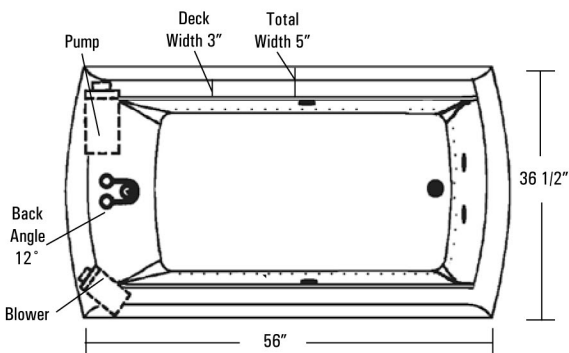

LUXEAIR 37 MOTIF

AQUATIC

LUXEAIR SERIES MODEL # AI37LUX6036 / AI32AIR6036TO (Tub Only)

Rough-In Plumbing Measurements

SPECIFICATIONS:

GENERAL SPECIFICATIONS:

Tub Size	60 1/2" x 36 1/2" x 25"
	153.7 cm x 92.7 cm x 63.5 cm
Bathing Well	37.5" long
	19" wide
	22 3/4" interior depth
Maximum Water Depth	17 3/4"
Shipping Weight	221 lbs. / 100 kg
Tub Weight Filled	769 lbs. / 349 kg
Tub Only Weight	95 lbs. / 43 kg
Weight w/Equipment	153 lbs. / 69 kg
Gallons to Overflow	74 gal. / 281 L
Gallons to Operate	55 gal. / 208 L

ELECTRICAL SPECIFICATIONS:

Pump	1.75 HP; 12 AMP; 110V
Inline Heater	1.5 kW; 12.5 AMP; 110V
Requirement	1-15 AMP 2 pole, separate circuit required protected with Class A GFCI
Blower	1 HP; 10.5 AMP; 110V
Requirement	1-15 AMP 1 pole, separate circuit required protected with Class A GFCI

This whirlpool will need to be hard wired to the breaker box. Three outlets will be supplied on the whirlpool.

This unit is not recommended for shower installations.

STANDARD EQUIPMENT:

1. **7 Hydrotherapy Jets including:**
2. 4 Full Size Pressure-Flo Hydrotherapy Jets
   - 2 StressEaz Neck & Shoulder Therapy Jets
   - 1 Recessed Rotary Massage Jet
3. **Air Bath System:**
4. 49 Air Jets
   - 1 HP Variable Speed Air Blower with 20-Minute Timer
   - Electronic Control Panel
   - 3 Massage Settings: Constant, Wave and Pulse
   - Automatic Purge and Dry Cycle
   - 600 Watt Air Heating System
5. **Aquatic Quality Features:**
- 1.75 HP Run-Dry Pump with 20-Minute Timer
  - 1.5 kW Inline Maintenance Heater
  - "Quiet Pad" Anti-Vibration Pump Mount for Quiet Pump Operation
  - Slip Resistant Floor
  - Pre-Leved ABS Support Base
  - Heat-bent Rigid PVC Piping for Optimum Sanitary Conditions
  - Durable, Easy to Clean, Lucite® Cast Acrylic Surface
  - Available in 8 Standard No-Charge Colors
7. **UL & IAPMO Listed, Factory Tested**
   Limited Lifetime Warranty

OPTIONAL EQUIPMENT:

- Chromotherapy LED Lighting
- Comfort Pillow - Oval or Rectangle
- Jet Finish
  - Chrome, Polished Brass, Gold, Polished Nickel or Satin Nickel
- Bolt-On Grab Bar
  - White, Biscuit, Chrome, Polished Brass, Gold, Polished Nickel, Satin Nickel or Oil Rubbed Bronze
- Lift & Turn Waste and Overflow
  - Chrome, Polished Brass, Gold, Polished Nickel, Satin Nickel or Oil Rubbed Bronze
- Cable Drive Waste and Overflow
  - Chrome, Polished Brass, Gold, Polished Nickel, Satin Nickel, Oil Rubbed Bronze or Color Matched (Bone, White and Biscuit Only)
- Hand Held Jet - Chrome or Polished Brass
- Premium Colors

All acrylic colors featured by Aquatic match the industry's leading fixture manufacturers.