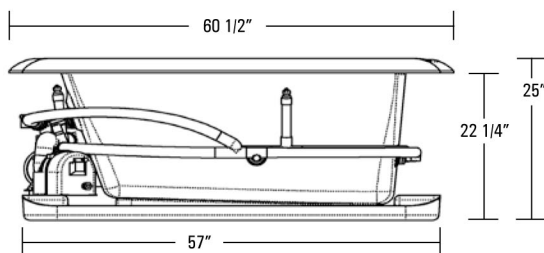

LUXEAIR 37 MOTIF

AQUATIC

LUXEAIR SERIES MODEL # AI37LUX6036 / AI32AIR6036TO (Tub Only)

Rough-In Plumbing Measurements

SPECIFICATIONS:

GENERAL SPECIFICATIONS:

Tub Size	60 1/2" x 36 1/2" x 25"
	153.7 cm x 92.7 cm x 63.5 cm
Bathing Well	37.5" long
	19" wide
	22 3/4" interior depth
Maximum Water Depth	17 3/4"
Shipping Weight	221 lbs. / 100 kg
Tub Weight Filled	769 lbs. / 349 kg
Tub Only Weight	95 lbs. / 43 kg
Weight w/Equipment	153 lbs. / 69 kg
Gallons to Overflow	74 gal. / 281 L
Gallons to Operate	55 gal. / 208 L

ELECTRICAL SPECIFICATIONS:

Pump	1.75 HP; 12 AMP; 110V
Inline Heater	1.5 kW; 12.5 AMP; 110V
Requirement	1-15 AMP 2 pole, separate circuit required protected with Class A GFCI
Blower	1 HP; 10.5 AMP; 110V
Requirement	1-15 AMP 1 pole, separate circuit required protected with Class A GFCI

This whirlpool will need to be hard wired to the breaker box. Three outlets will be supplied on the whirlpool.

This unit is not recommended for shower installations.

STANDARD EQUIPMENT:

1. **7 Hydrotherapy Jets including:**
2. 4 Full Size Pressure-Flo Hydrotherapy Jets
   - 2 StressEaz Neck & Shoulder Therapy Jets
   - 1 Recessed Rotary Massage Jet
3. **Air Bath System:**
4. 49 Air Jets
   - 1 HP Variable Speed Air Blower with 20-Minute Timer
   - Electronic Control Panel
   - 3 Massage Settings: Constant, Wave and Pulse
   - Automatic Purge and Dry Cycle
   - 600 Watt Air Heating System
5. **Aquatic Quality Features:**
- 1.75 HP Run-Dry Pump with 20-Minute Timer
  - 1.5 kW Inline Maintenance Heater
  - "Quiet Pad" Anti-Vibration Pump Mount for Quiet Pump Operation
  - Slip Resistant Floor
  - Pre-Leved ABS Support Base
  - Heat-bent Rigid PVC Piping for Optimum Sanitary Conditions
  - Durable, Easy to Clean, Lucite® Cast Acrylic Surface
  - Available in 8 Standard No-Charge Colors
7. **UL & IAPMO Listed, Factory Tested**
   Limited Lifetime Warranty

OPTIONAL EQUIPMENT:

- Chromotherapy LED Lighting
- Comfort Pillow - Oval or Rectangle
- Jet Finish
  - Chrome, Polished Brass, Gold, Polished Nickel or Satin Nickel
- Bolt-On Grab Bar
  - White, Biscuit, Chrome, Polished Brass, Gold, Polished Nickel, Satin Nickel or Oil Rubbed Bronze
- Lift & Turn Waste and Overflow
  - Chrome, Polished Brass, Gold, Polished Nickel, Satin Nickel or Oil Rubbed Bronze
- Cable Drive Waste and Overflow
  - Chrome, Polished Brass, Gold, Polished Nickel, Satin Nickel, Oil Rubbed Bronze or Color Matched (Bone, White and Biscuit Only)
- Hand Held Jet - Chrome or Polished Brass
- Premium Colors

All acrylic colors featured by Aquatic match the industry's leading fixture manufacturers.