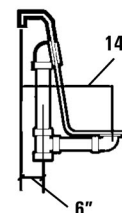

Rough-In Plumbing Measurements