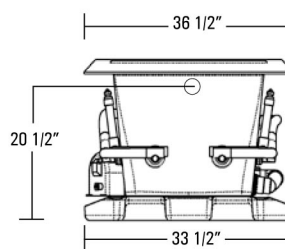

LUXEAIR 37 MOTIF

AQUATIC

LUXEAIR SERIES MODEL # AI37LUX6036 / AI32AIR6036TO (Tub Only)

Rough-In Plumbing Measurements

SPECIFICATIONS:

GENERAL SPECIFICATIONS:

Tub Size	60 1/2" x 36 1/2" x 25"
	153.7 cm x 92.7 cm x 63.5 cm
Bathing Well	37.5" long
	19" wide
	22 3/4" interior depth
Maximum Water Depth	17 3/4"
Shipping Weight	221 lbs. / 100 kg
Tub Weight Filled	769 lbs. / 349 kg
Tub Only Weight	95 lbs. / 43 kg
Weight w/Equipment	153 lbs. / 69 kg
Gallons to Overflow	74 gal. / 281 L
Gallons to Operate	55 gal. / 208 L

ELECTRICAL SPECIFICATIONS:

Pump	1.75 HP; 12 AMP; 110V
Inline Heater	1.5 kW; 12.5 AMP; 110V
Requirement	1-15 AMP 2 pole, separate circuit required protected with Class A GFCI
Blower	1 HP; 10.5 AMP; 110V
Requirement	1-15 AMP 1 pole, separate circuit required protected with Class A GFCI

This whirlpool will need to be hard wired to the breaker box. Three outlets will be supplied on the whirlpool.

This unit is not recommended for shower installations.

STANDARD EQUIPMENT:

1. **7 Hydrotherapy Jets including:**
2. 4 Full Size Pressure-Flo Hydrotherapy Jets
   - 2 StressEaz Neck & Shoulder Therapy Jets
   - 1 Recessed Rotary Massage Jet
3. **Air Bath System:**
4. 49 Air Jets
   - 1 HP Variable Speed Air Blower with 20-Minute Timer
   - Electronic Control Panel
   - 3 Massage Settings: Constant, Wave and Pulse
   - Automatic Purge and Dry Cycle
   - 600 Watt Air Heating System
5. **Aquatic Quality Features:**
- 1.75 HP Run-Dry Pump with 20-Minute Timer
  - 1.5 kW Inline Maintenance Heater
  - "Quiet Pad" Anti-Vibration Pump Mount for Quiet Pump Operation
  - Slip Resistant Floor
  - Pre-Leved ABS Support Base
  - Heat-bent Rigid PVC Piping for Optimum Sanitary Conditions
  - Durable, Easy to Clean, Lucite® Cast Acrylic Surface
  - Available in 8 Standard No-Charge Colors
7. **UL & IAPMO Listed, Factory Tested**
   Limited Lifetime Warranty

OPTIONAL EQUIPMENT:

- Chromotherapy LED Lighting
- Comfort Pillow - Oval or Rectangle
- Jet Finish
  - Chrome, Polished Brass, Gold, Polished Nickel or Satin Nickel
- Bolt-On Grab Bar
  - White, Biscuit, Chrome, Polished Brass, Gold, Polished Nickel, Satin Nickel or Oil Rubbed Bronze
- Lift & Turn Waste and Overflow
  - Chrome, Polished Brass, Gold, Polished Nickel, Satin Nickel or Oil Rubbed Bronze
- Cable Drive Waste and Overflow
  - Chrome, Polished Brass, Gold, Polished Nickel, Satin Nickel, Oil Rubbed Bronze or Color Matched (Bone, White and Biscuit Only)
- Hand Held Jet - Chrome or Polished Brass
- Premium Colors

All acrylic colors featured by Aquatic match the industry's leading fixture manufacturers.