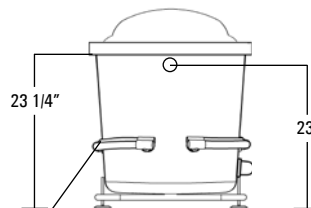

* Available without fast-fill waterfall spout.

Note: Infinity 2 is not a drop in model. A deck must be built around the tub.

NOTE: Please allow for plumbing to extend approx. 3" beyond tub rim.

Rough-In Plumbing Measurements

SPECIFICATIONS:

GENERAL SPECIFICATIONS:

Tub Size	70" x 35 1/2" x 30 3/4" 178 cm x 90 cm x 78 cm
Bathing Well	44" long 20" wide 22" interior depth
Seat	13 1/2" long 15" wide
Maximum Water Depth	18 1/2"
Shipping Weight	356 lbs. / 161 kg
Tub Weight Filled	956 lbs. / 434 kg
Weight w/Equipment	109 lbs. / 49 kg
Gallons to Overflow	102 gal. / 386 L
Gallons to Operate	69 gal. / 261 L