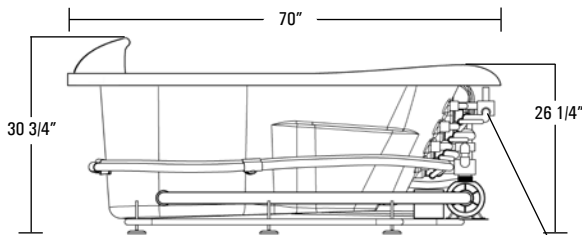

* Available without fast-fill waterfall spout.

Note: Infinity 2 is not a drop in model. A deck must be built around the tub.

NOTE: Please allow for plumbing to extend approx. 3" beyond tub rim.

Rough-In Plumbing Measurements

SPECIFICATIONS:

GENERAL SPECIFICATIONS:

Tub Size	70" x 35 1/2" x 30 3/4" 178 cm x 90 cm x 78 cm
Bathing Well	44" long 20" wide 22" interior depth
Seat	13 1/2" long 15" wide
Maximum Water Depth	18 1/2"
Shipping Weight	356 lbs. / 161 kg
Tub Weight Filled	956 lbs. / 434 kg
Weight w/Equipment	109 lbs. / 49 kg
Gallons to Overflow	102 gal. / 386 L
Gallons to Operate	69 gal. / 261 L