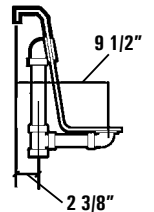

* Available without fast-fill waterfall spout.

Note: Infinity 2 is not a drop in model. A deck must be built around the tub.

NOTE: Please allow for plumbing to extend approx. 3" beyond tub rim.

Rough-In Plumbing Measurements

SPECIFICATIONS:

GENERAL SPECIFICATIONS:

Tub Size	70" x 35 1/2" x 30 3/4" 178 cm x 90 cm x 78 cm
Bathing Well	44" long 20" wide 22" interior depth
Seat	13 1/2" long 15" wide
Maximum Water Depth	18 1/2"
Shipping Weight	356 lbs. / 161 kg
Tub Weight Filled	956 lbs. / 434 kg
Weight w/Equipment	109 lbs. / 49 kg
Gallons to Overflow	102 gal. / 386 L
Gallons to Operate	69 gal. / 261 L