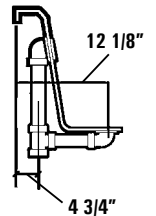

Note: Serenity tub only models feature a Pre-levleled ABS Support Base.

Rough-In Plumbing Measurements

SPECIFICATIONS:

GENERAL SPECIFICATIONS:

Tub Size	71 3/4" x 39 3/4" x 23 3/4"
	182 cm x 101 cm x 60 cm
Bathing Well	43" long
	22 1/2" wide
	21" interior depth
Shipping Weight	195 lbs. / 88 kg
Tub Weight Filled	742 lbs. / 337 kg
Tub Only Weight	134 lbs. / 61 kg
Gallons to Overflow	76 gal. / 288 L