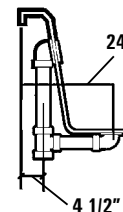

*Available without fast-fill waterfall spout.

Rough-In Plumbing Measurements

SPECIFICATIONS:

GENERAL SPECIFICATIONS:

Tub Size	82" x 48" x 33"
	208 cm x 122 cm x 84 cm
Bathing Well	Lounge 1 seat: 19" wide
	Lounge 1: 43 1/2" long
	Lounge 2 seat: 19" wide
	Lounge 2: 43 1/2" long
	32" wide
	24" interior depth
Maximum Water Depth	20"
Shipping Weight	740 lbs. / 336 kg
Tub Weight Filled	1473 lbs. / 670 kg
Weight w/Equipment	311 lbs. / 141 kg
Gallons to Overflow	140 gal. / 529 L
Gallons to Operate	1 bather: 116 gal. / 438 L
	2 bathers: 92 gal. / 348 L

ELECTRICAL SPECIFICATIONS:

Electronic Control Package:
230V; 50 AMP w/ GFCI; 4-Wire w/ Dedicated Neutral

This unit is not recommended for shower installations.

This unit has a 3/4" male waterfall fill spout connection.