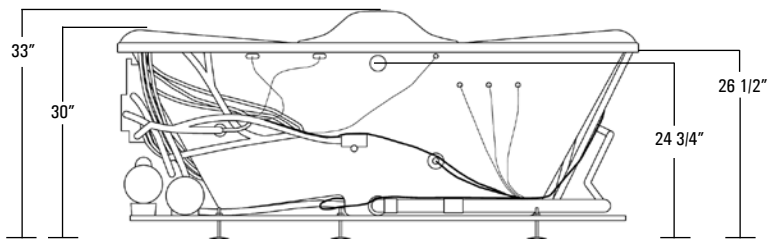

*Available without fast-fill waterfall spout.

Rough-In Plumbing Measurements

SPECIFICATIONS:

GENERAL SPECIFICATIONS:

Tub Size	82" x 48" x 33"
	208 cm x 122 cm x 84 cm
Bathing Well	Lounge 1 seat: 19" wide
	Lounge 1: 43 1/2" long
	Lounge 2 seat: 19" wide
	Lounge 2: 43 1/2" long
	32" wide
	24" interior depth
Maximum Water Depth	20"
Shipping Weight	740 lbs. / 336 kg
Tub Weight Filled	1473 lbs. / 670 kg
Weight w/Equipment	311 lbs. / 141 kg
Gallons to Overflow	140 gal. / 529 L
Gallons to Operate	1 bather: 116 gal. / 438 L
	2 bathers: 92 gal. / 348 L

ELECTRICAL SPECIFICATIONS:

Electronic Control Package:
230V; 50 AMP w/ GFCI; 4-Wire w/ Dedicated Neutral

This unit is not recommended for shower installations.

This unit has a 3/4" male waterfall fill spout connection.