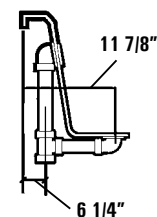

**CAN BE USED IN AN UNDERMOUNT APPLICATION**

**Rough-In Plumbing Measurements**

### GENERAL SPECIFICATIONS:

Tub Size	66" x 42" x 22 3/4"
	168 cm x 107 cm x 60 cm
Bathing Well	42" long
	27" wide
	21 1/2" interior
Shipping Weight	226 lbs. / 102 kg
Tub Weight Filled	1001 lbs. / 454 kg
Gallons to Overflow	97 gal. / 366 L
Gallons to Operate	1 bather: 79 gal. / 299 L
	2 bathers: 60 gal. / 227 L