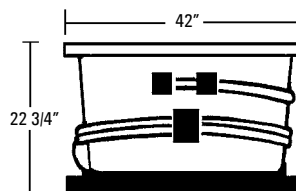

**CAN BE USED IN AN UNDERMOUNT APPLICATION**

**Rough-In Plumbing Measurements**

### GENERAL SPECIFICATIONS:

Tub Size	66" x 42" x 22 3/4"
	168 cm x 107 cm x 60 cm
Bathing Well	42" long
	27" wide
	21 1/2" interior
Shipping Weight	226 lbs. / 102 kg
Tub Weight Filled	1001 lbs. / 454 kg
Gallons to Overflow	97 gal. / 366 L
Gallons to Operate	1 bather: 79 gal. / 299 L
	2 bathers: 60 gal. / 227 L