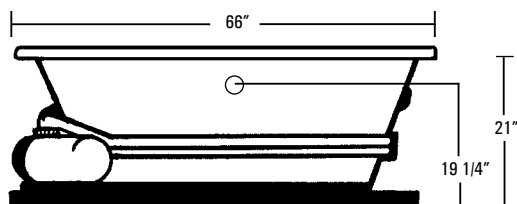

**CAN BE USED IN AN UNDERMOUNT APPLICATION**

**Rough-In Plumbing Measurements**

### GENERAL SPECIFICATIONS:

Tub Size	66" x 42" x 22 3/4"
	168 cm x 107 cm x 60 cm
Bathing Well	42" long
	27" wide
	21 1/2" interior
Shipping Weight	226 lbs. / 102 kg
Tub Weight Filled	1001 lbs. / 454 kg
Gallons to Overflow	97 gal. / 366 L
Gallons to Operate	1 bather: 79 gal. / 299 L
	2 bathers: 60 gal. / 227 L