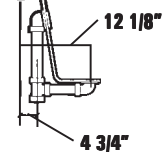

### Rough-In Plumbing Measurements

### General Specifications:

Tub Size	71 3/4" x 39 3/4" x 23 3/4" 182 cm x 101 cm x 60 cm
Bathing Well	43" long 22 1/2" wide 21" interior depth
Shipping Weight	195 lbs. / 88 kg
Tub Weight Filled	742 lbs. / 337 kg
Tub Only Weight	134 lbs. / 61 kg
Gallons to Overflow	76 gal. / 288 L