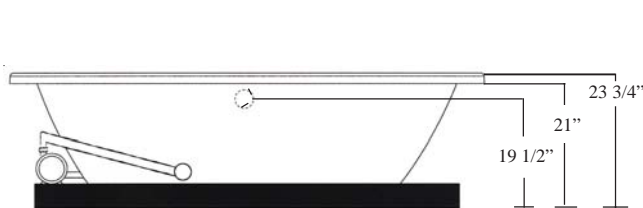

### Rough-In Plumbing Measurements

### General Specifications:

Tub Size	71 3/4" x 39 3/4" x 23 3/4" 182 cm x 101 cm x 60 cm
Bathing Well	43" long 22 1/2" wide 21" interior depth
Shipping Weight	195 lbs. / 88 kg
Tub Weight Filled	742 lbs. / 337 kg
Tub Only Weight	134 lbs. / 61 kg
Gallons to Overflow	76 gal. / 288 L