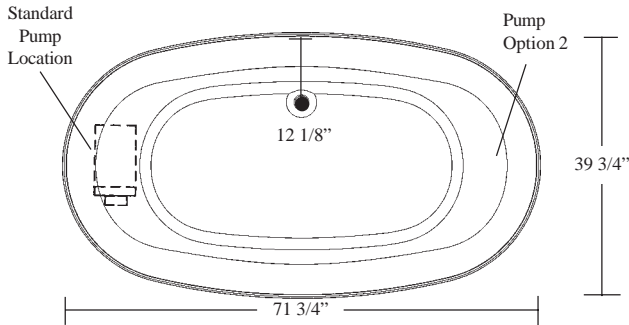

### Rough-In Plumbing Measurements

## SPECIFICATIONS:

### General Specifications:

Tub Size	71 3/4" x 39 3/4" x 23 3/4" 182 cm x 101 cm x 60 cm
Bathing Well	43" long 22 1/2" wide 21" interior depth
Shipping Weight	195 lbs. / 88 kg
Tub Weight Filled	742 lbs. / 337 kg
Tub Only Weight	134 lbs. / 61 kg
Gallons to Overflow	76 gal. / 288 L