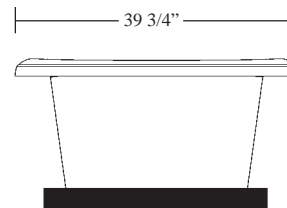

### Rough-In Plumbing Measurements

### General Specifications:

Tub Size	71 3/4" x 39 3/4" x 23 3/4" 182 cm x 101 cm x 60 cm
Bathing Well	43" long 22 1/2" wide 21" interior depth
Shipping Weight	195 lbs. / 88 kg
Tub Weight Filled	742 lbs. / 337 kg
Tub Only Weight	134 lbs. / 61 kg
Gallons to Overflow	76 gal. / 288 L