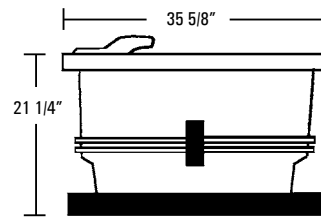

CENTURY 37

AQUATIC

CENTURY SERIES MODEL # AI7236RC37

* Available without fast-fill waterfall spout.

Two Person Bath

Rough-In Plumbing Measurements

SPECIFICATIONS:

GENERAL SPECIFICATIONS:

Tub Size	71 1/2" x 35 5/8" x 24 1/2"
	182 cm x 90 cm x 62 cm
Bathing Well	43" long
	19" wide
	20 1/2" interior depth
Shipping Weight	234 lbs. / 106 kg
Tub Weight Filled	820 lbs. / 372 kg
Weight w/Equipment	123 lbs. / 56 kg
Gallons to Overflow	84 gal. / 318 L
Gallons to Operate	1 bather: 65 gal. / 246 L
	2 bathers: 46 gal. / 174 L