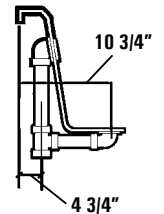

CENTURY 37

AQUATIC

CENTURY SERIES MODEL # AI7236RC37

* Available without fast-fill waterfall spout.

Two Person Bath

Rough-In Plumbing Measurements

SPECIFICATIONS:

GENERAL SPECIFICATIONS:

Tub Size	71 1/2" x 35 5/8" x 24 1/2"
	182 cm x 90 cm x 62 cm
Bathing Well	43" long
	19" wide
	20 1/2" interior depth
Shipping Weight	234 lbs. / 106 kg
Tub Weight Filled	820 lbs. / 372 kg
Weight w/Equipment	123 lbs. / 56 kg
Gallons to Overflow	84 gal. / 318 L
Gallons to Operate	1 bather: 65 gal. / 246 L
	2 bathers: 46 gal. / 174 L