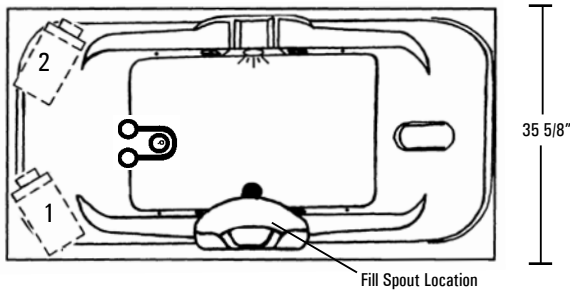

CENTURY 37

AQUATIC

CENTURY SERIES MODEL # AI7236RC37

* Available without fast-fill waterfall spout.

Two Person Bath

Rough-In Plumbing Measurements

SPECIFICATIONS:

GENERAL SPECIFICATIONS:

Tub Size	71 1/2" x 35 5/8" x 24 1/2"
	182 cm x 90 cm x 62 cm
Bathing Well	43" long
	19" wide
	20 1/2" interior depth
Shipping Weight	234 lbs. / 106 kg
Tub Weight Filled	820 lbs. / 372 kg
Weight w/Equipment	123 lbs. / 56 kg
Gallons to Overflow	84 gal. / 318 L
Gallons to Operate	1 bather: 65 gal. / 246 L
	2 bathers: 46 gal. / 174 L