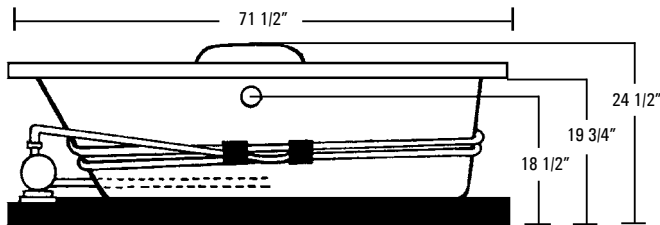

CENTURY 37

AQUATIC

CENTURY SERIES MODEL # AI7236RC37

* Available without fast-fill waterfall spout.

Two Person Bath

Rough-In Plumbing Measurements

SPECIFICATIONS:

GENERAL SPECIFICATIONS:

Tub Size	71 1/2" x 35 5/8" x 24 1/2"
	182 cm x 90 cm x 62 cm
Bathing Well	43" long
	19" wide
	20 1/2" interior depth
Shipping Weight	234 lbs. / 106 kg
Tub Weight Filled	820 lbs. / 372 kg
Weight w/Equipment	123 lbs. / 56 kg
Gallons to Overflow	84 gal. / 318 L
Gallons to Operate	1 bather: 65 gal. / 246 L
	2 bathers: 46 gal. / 174 L