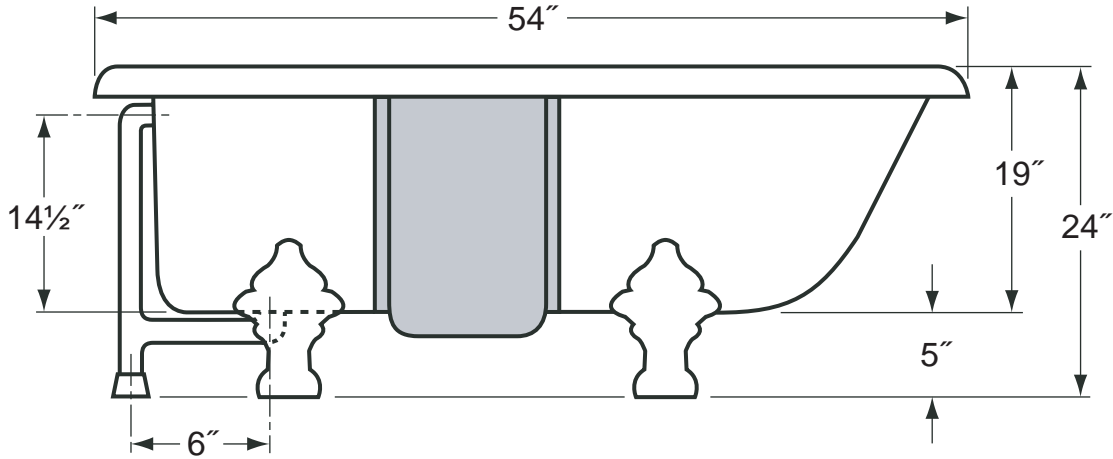

B1-2540 Jester

American Bath Factory
DECADES OF DEPENDABILITY

SPECIFICATION SHEET

Traditional Clawfoot Bathtub

Overall Dimensions: 54" L x 30" W x 24" H

Capacity: 36 Gallons

Weight: Without Champagne:

Dry wt. = 131 lbs.

Full wt. = 431 lbs.

With Champagne:

Dry wt. = 140 lbs.

Full wt. = 440 lbs.

- Shaded areas only included on models with Champagne Massage®.
- Choose "LH" (Left Hand) or "RH" (Right Hand) blower location when ordering a traditional bathtub with Champagne Massage®.
- Champagne Massage® blower unit (12"L x 7"W x 10"H) is connected with a three foot adjustable hose and fits within the overall dimensions of the bathtub.
- The illustration above is shown with the standard F5-5710 Waste & Overflow. See individual specification sheets for other waste & overflow models.
- Dimensions shown have a tolerance of $\pm 1/2"$. Dimensions shown not to scale.
- See Clawfoot Guide for detailed installation instructions.