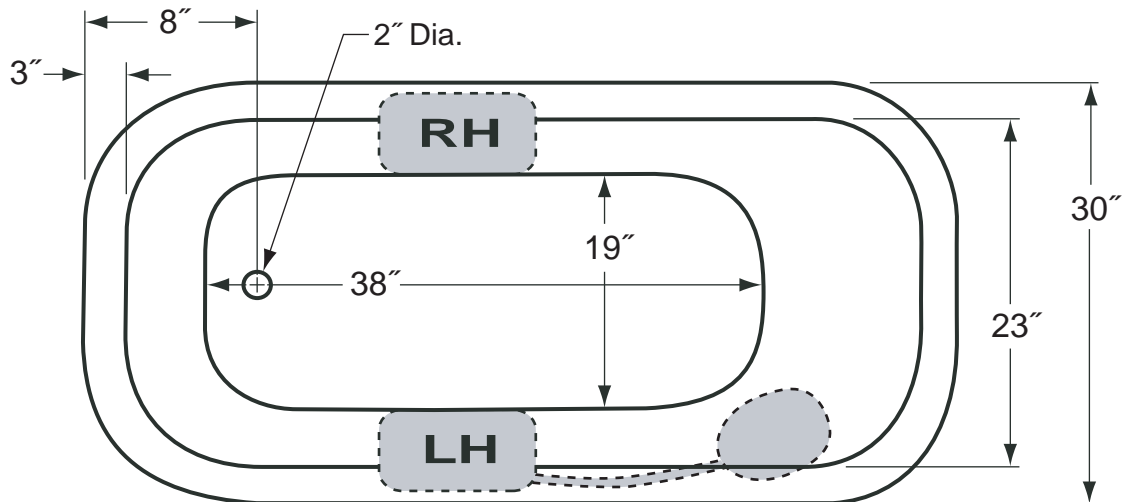

B1-2540 Jester

American Bath Factory
DECADES OF DEPENDABILITY

SPECIFICATION SHEET

Traditional Clawfoot Bathtub

Overall Dimensions: 54" L x 30" W x 24" H

Capacity: 36 Gallons

Weight: Without Champagne:

Dry wt. = 131 lbs.

Full wt. = 431 lbs.

With Champagne:

Dry wt. = 140 lbs.

Full wt. = 440 lbs.

- Shaded areas only included on models with Champagne Massage®.
- Choose "LH" (Left Hand) or "RH" (Right Hand) blower location when ordering a traditional bathtub with Champagne Massage®.
- Champagne Massage® blower unit (12"L x 7"W x 10"H) is connected with a three foot adjustable hose and fits within the overall dimensions of the bathtub.
- The illustration above is shown with the standard F5-5710 Waste & Overflow. See individual specification sheets for other waste & overflow models.
- Dimensions shown have a tolerance of $\pm 1/2"$. Dimensions shown not to scale.
- See Clawfoot Guide for detailed installation instructions.