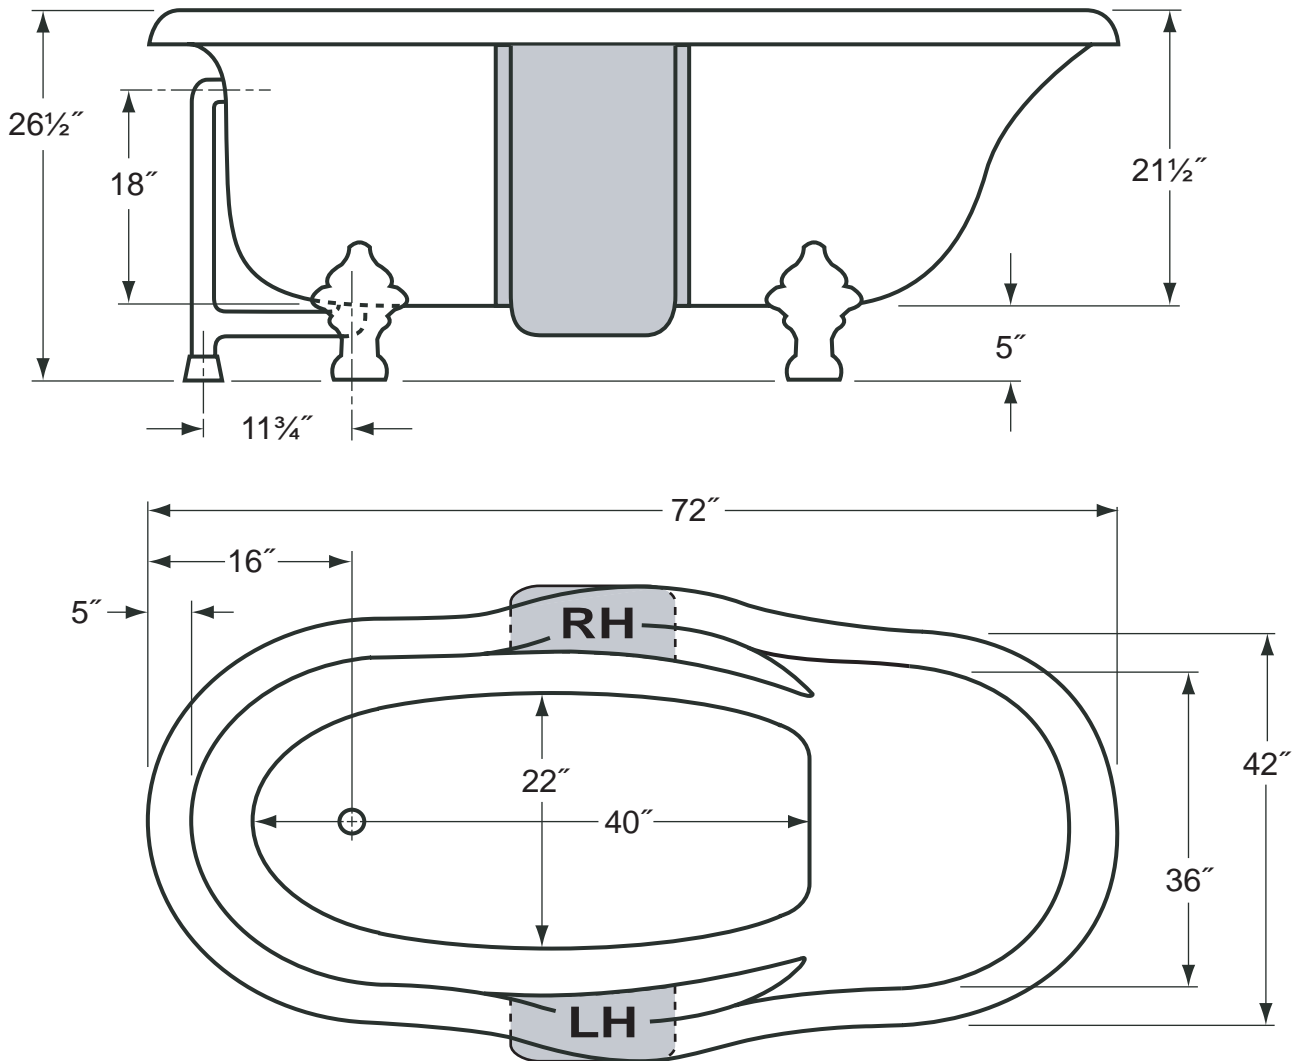

B4-72 Caspian

American Bath Factory
DECADES OF DEPENDABILITY

SPECIFICATION SHEET

Whirlpool Clawfoot Bathtub

Overall Dimensions: 72" L x 42" W x 26½" H

Capacity: 60 Gallons

Weight: Dry wt. = 209 lbs.

Full wt. = 709 lbs.

* Champagne Massage® is **not** available on the Caspian.

- Shaded areas show the location of the whirlpool pump.
- Choose "LH" (Left Hand) or "RH" (Right Hand) pump location when ordering the Caspian.
- The illustration above is shown with the standard F5-5710 Waste & Overflow.
See individual specification sheets for other waste & overflow models.
- Dimensions shown have a tolerance of $\pm \frac{1}{2}$ ". Dimensions shown not to scale.
- See Clawfoot Guide for detailed installation instructions.