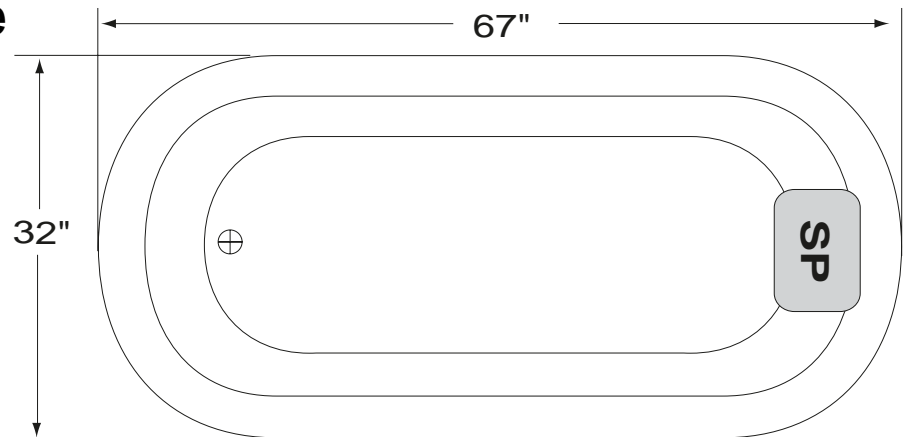

## B5-5540 Champagne Cambridge

Drop-In Bathtub Dimensions  
54" x 30" x 19" H • 36 Gallons

## B5-5600 Champagne Hampton

Drop-In Bathtub Dimensions  
60" x 30" x 19" H • 40 Gallons

## B5-5670 Champagne Yorkshire

Drop-In Bathtub Dimensions  
67" x 32" x 18" H • 40 Gallons

SP = indicates the blower location.