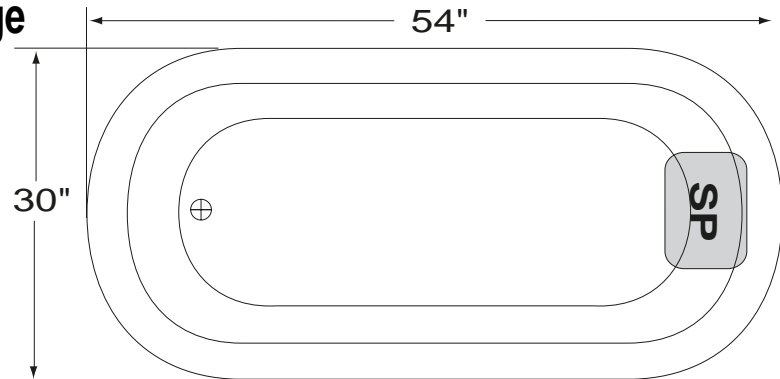

## B5-5540 Champagne Cambridge

Drop-In Bathtub Dimensions  
54" x 30" x 19" H • 36 Gallons

## B5-5600 Champagne Hampton

Drop-In Bathtub Dimensions  
60" x 30" x 19" H • 40 Gallons

## B5-5670 Champagne Yorkshire

Drop-In Bathtub Dimensions  
67" x 32" x 18" H • 40 Gallons

SP = indicates the blower location.