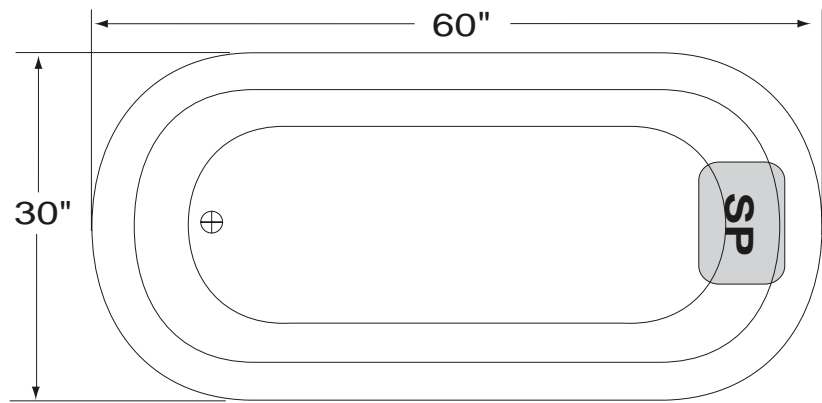

## B5-5540 Champagne Cambridge

Drop-In Bathtub Dimensions  
54" x 30" x 19" H • 36 Gallons

## B5-5600 Champagne Hampton

Drop-In Bathtub Dimensions  
60" x 30" x 19" H • 40 Gallons

## B5-5670 Champagne Yorkshire

Drop-In Bathtub Dimensions  
67" x 32" x 18" H • 40 Gallons

SP = indicates the blower location.