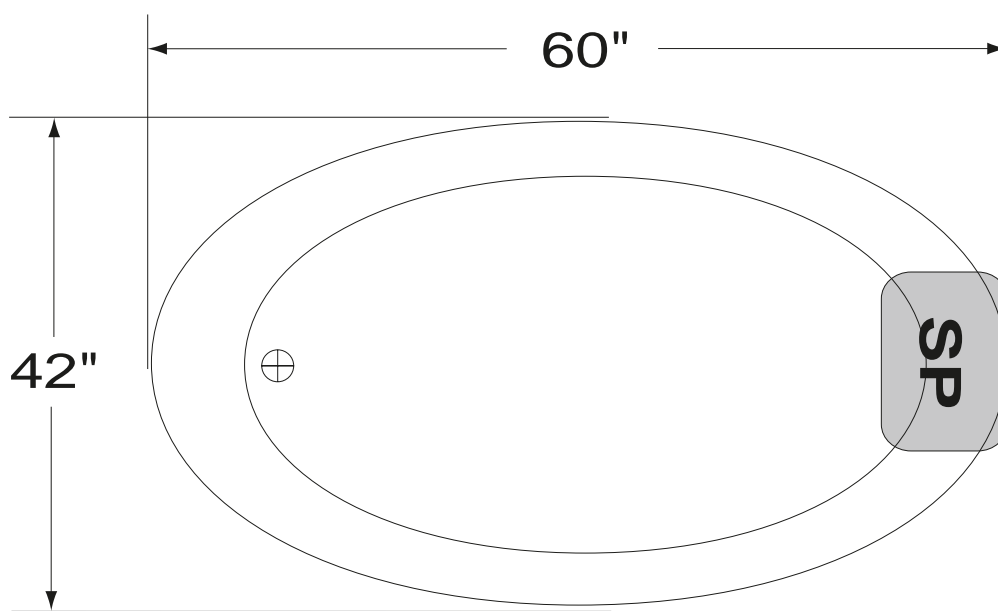

### B5-5604 Champagne Galilee

Drop-In Bathtub Dimensions

60" x 42" x 21" H • 72 Gallons

SP = indicates the blower location.